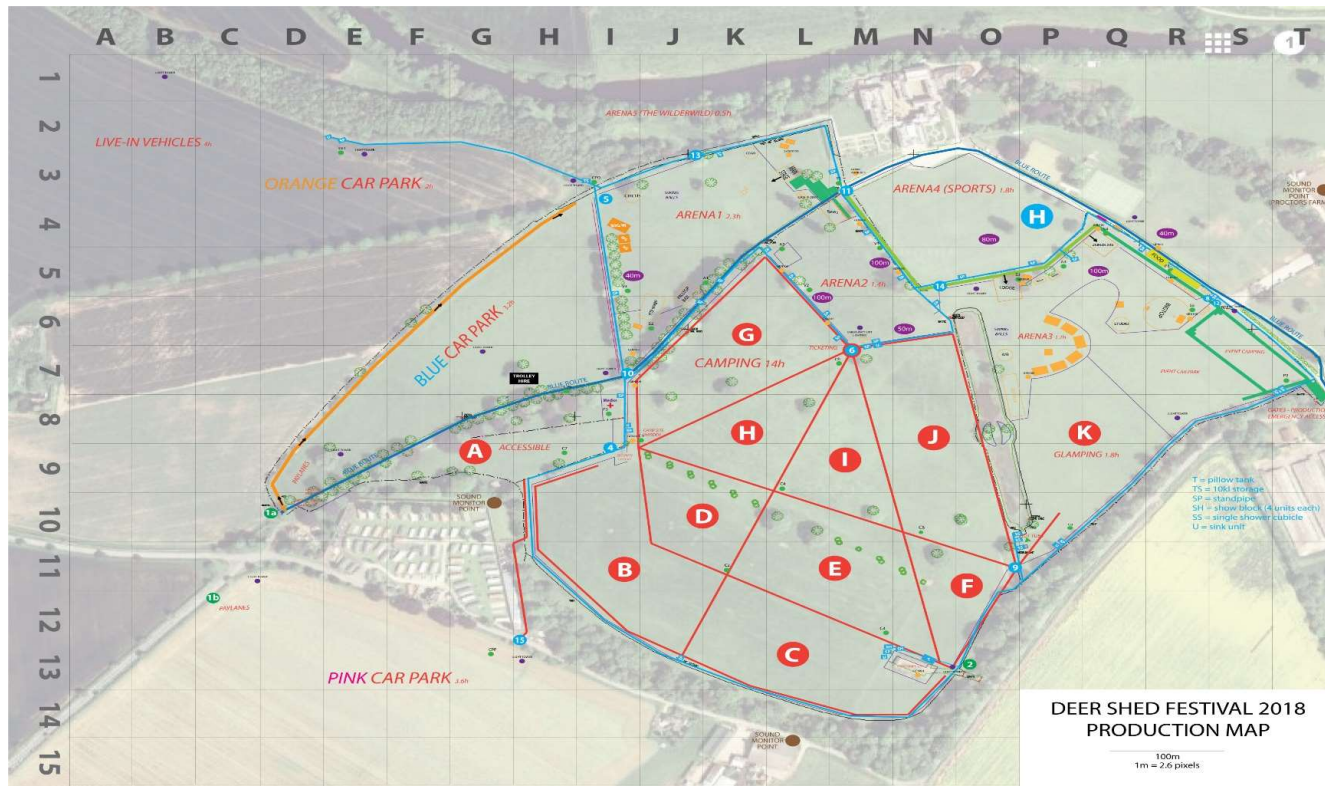

Deer Shed site map

Deer Shed 9