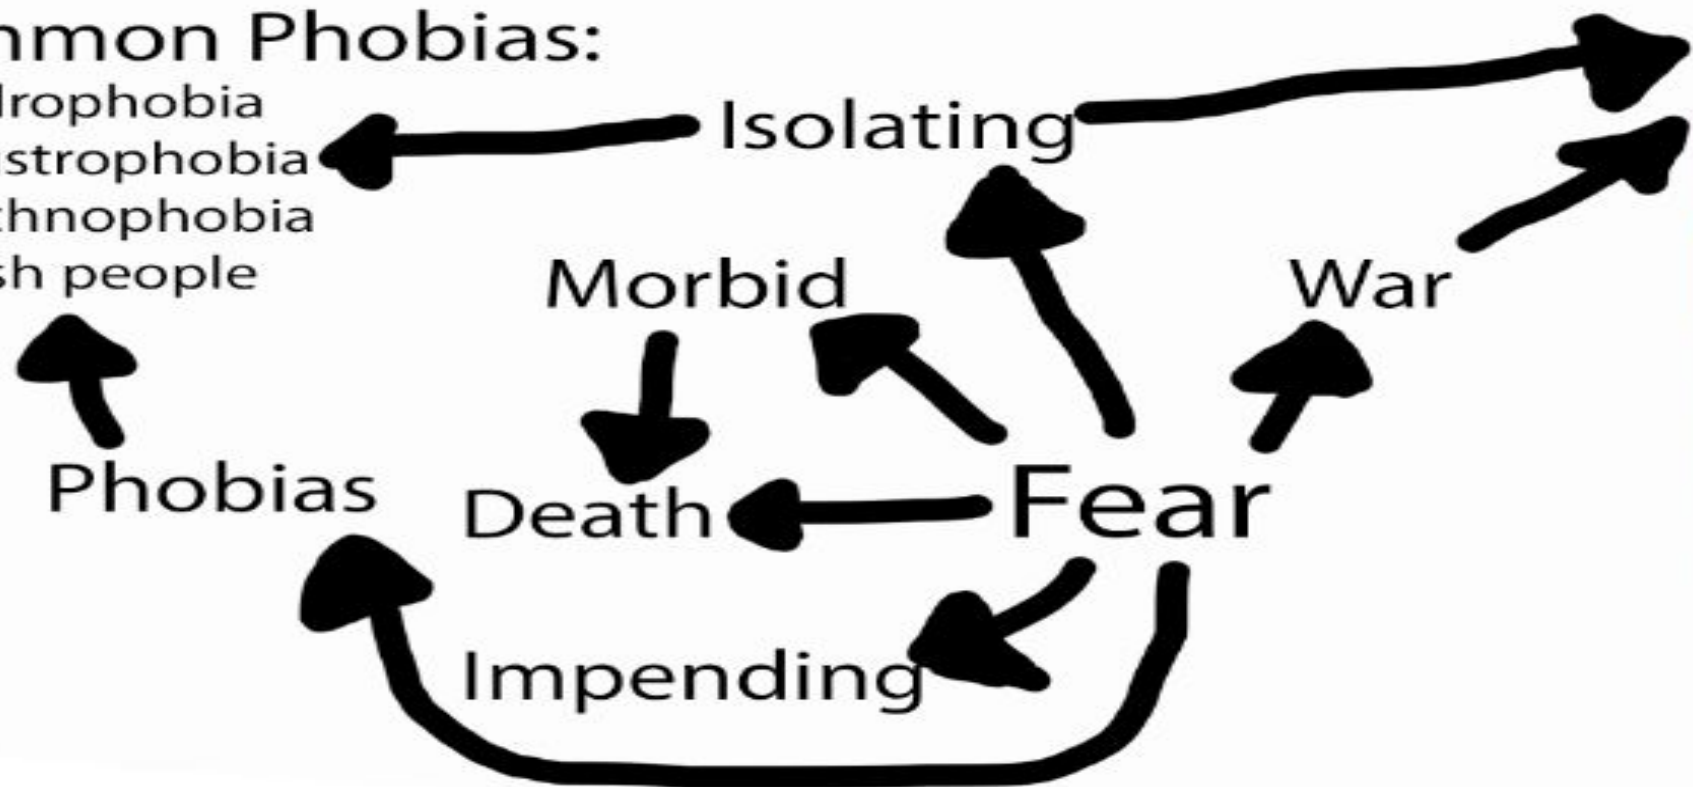

pechamarakcmara

Mackenzie Collier

Ground Rules

Research

Common Phobias:

- Coulrophobia
- Claustrophobia
- Arachnophobia
- Polish people

Zdzisław Beksiński

I GOT ALL THE **Mark Mawson** AND ZERO REGRETS.

Coca-Cola
ZERO SUGAR

TIME TO TRY THE Best **Coke** Ever?

Coca-Cola
ZERO SUGAR

Shell **café**

Crafted coffee
WORTH STOPPING FOR

A white coffee cup with a splash of coffee on top, set against a dark green background.

Martin Wonnacott

**PURVEY'S
EDGE**

A bottle of Purvey's Edge whisky is shown against a dark red background with a splash effect.

GO WELL

The Shell logo is shown in the bottom right corner.

Composition

bi
big mac
big bang