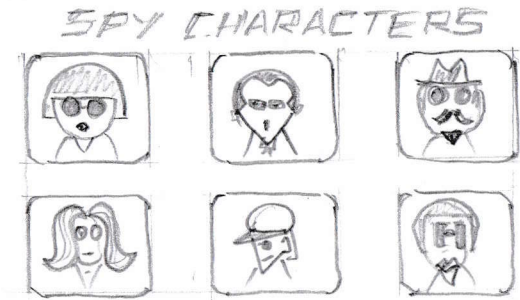

Scene No. Shot No.

child downloads
Mobile App Spy game

Scene No. Shot No.

child watches Intro
Briefing Video

Scene No. Shot No.

child selects a Spy
character

Scene No. Shot No.

Each level is to solve
a simple riddle to
reveal clue and Location

Scene No. Shot No.

child uses Mobile App
compass to find direction
to find secret code

Scene No. Shot No.

Spy Locations are setup
around festival